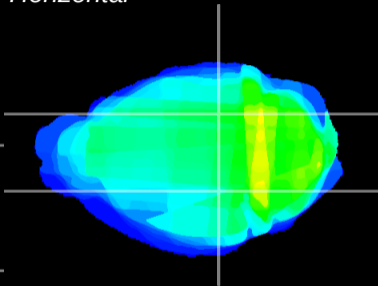

Coronal

Sagittal-R

Sagittal-L

ViBrism: CX20564
Horizontal

MG