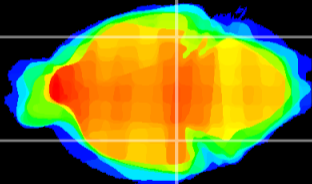

Coronal

Sagittal-R

Sagittal-L

ViBrism: CX20567
Horizontal

ventral S