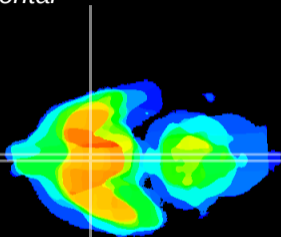

Coronal

Sagittal-R

Sagittal-L

ViBrism: CX20574
Horizontal

SCN