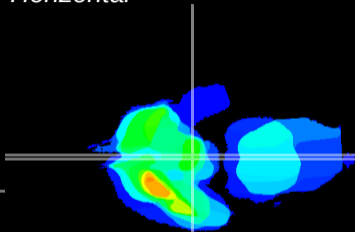

Coronal

Sagittal-R

Sagittal-L

ViBrism: CX20577
Horizontal

ME