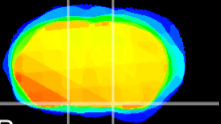

Coronal

Sagittal-R

Sagittal-L

ViBrism: CX20577
Horizontal

S0