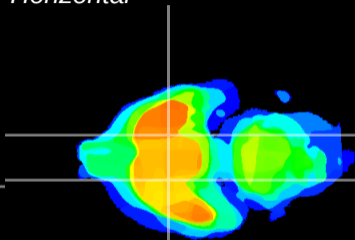

Coronal

Sagittal-R

Sagittal-L

ViBrism: CX20577
Horizontal

S0