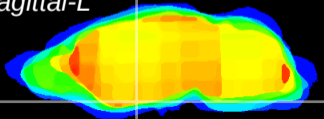

Coronal

Sagittal-R

Sagittal-L

ViBrism: CX20577
Horizontal

S0