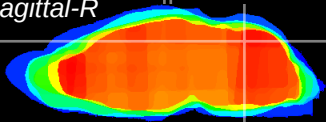

Coronal

Sagittal-R

Sagittal-L

ViBrism: CX20581
Horizontal

Cb vermis