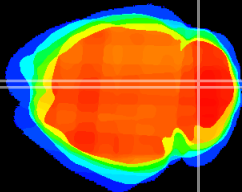

Coronal

Sagittal-R

Sagittal-L

ViBrism: CX20581
Horizontal

Cb vermis