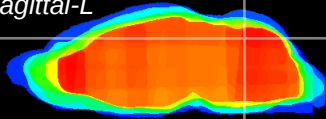

Coronal

Sagittal-R

Sagittal-L

ViBrism: CX20581
Horizontal

Cb vermis