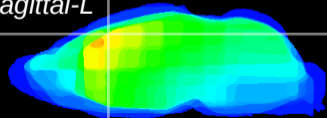

Coronal

Sagittal-R

Sagittal-L

ViBris: CX20582
Horizontal

Cx motor