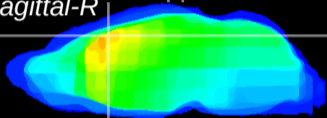

Coronal

Sagittal-R

Sagittal-L

ViBris: CX20582
Horizontal

Cx motor