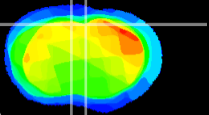

Coronal

Sagittal-R

Sagittal-L

ViBris: CX20582
Horizontal

Cx motor