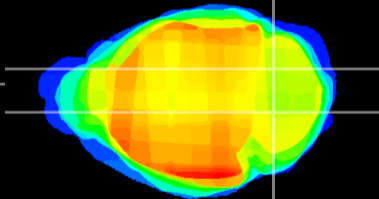

Coronal

Sagittal-R

Sagittal-L

ViBrism: CX20584
Horizontal

Cb nucleus