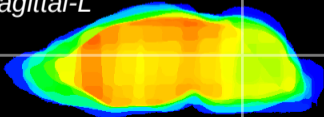

Coronal

Sagittal-R

Sagittal-L

ViBrism: CX20584
Horizontal

Cb nucleus