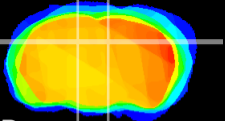

Coronal

Sagittal-R

Sagittal-L

ViBrism: CX20588
Horizontal

DG