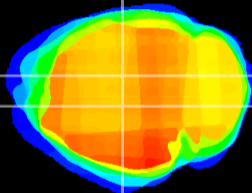

Coronal

Sagittal-R

Sagittal-L

ViBrism: CX20588
Horizontal

DG