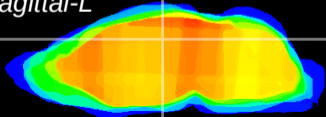

Coronal

Sagittal-R

Sagittal-L

ViBrism: CX20588
Horizontal

DG