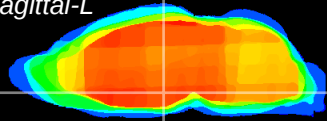

Coronal

Sagittal-R

Sagittal-L

ViBrism: CX20592
Horizontal

DM