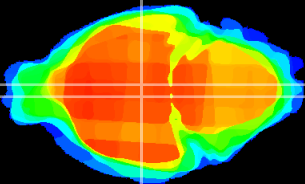

Coronal

Sagittal-R

Sagittal-L

ViBrism: CX20592
Horizontal

DM