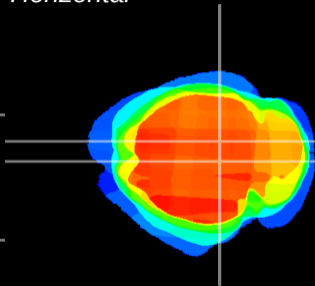

Coronal

Sagittal-R

Sagittal-L

ViBrism: CX20592
Horizontal

SC