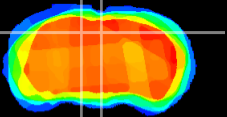

Coronal

Sagittal-R

Sagittal-L

ViBrism: CX20592
Horizontal

SC