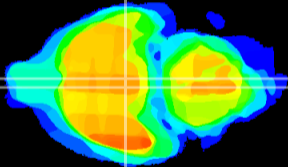

Coronal

Sagittal-R

Sagittal-L

ViBrism: CX20593
Horizontal

VMH