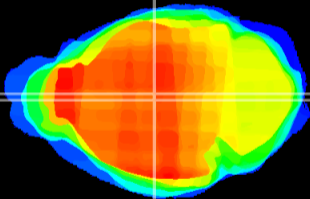

Coronal

Sagittal-R

Sagittal-L

ViBrism: CX20597
Horizontal

MD