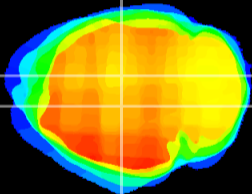

Coronal

Sagittal-R

Sagittal-L

ViBrism: CX20599
Horizontal

DG