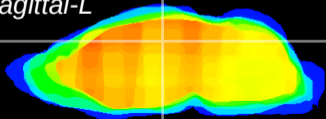

Coronal

Sagittal-R

Sagittal-L

ViBrism: CX20599
Horizontal

DG