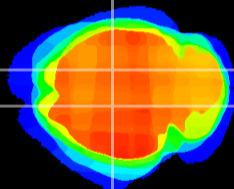

Coronal

Sagittal-R

Sagittal-L

ViBrism: CX20600
Horizontal

CA1