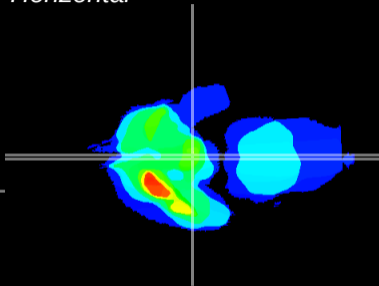

Coronal

Sagittal-R

Sagittal-L

ViBrism: CX20601
Horizontal

ME