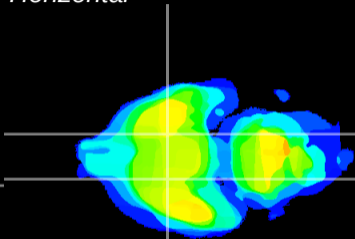

Coronal

Sagittal-R

Sagittal-L

ViBrism: CX20602  
Horizontal

S0