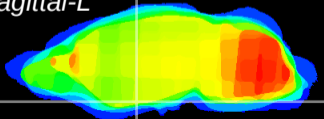

Coronal

Sagittal-R

Sagittal-L

ViBrism: CX20602  
Horizontal

S0