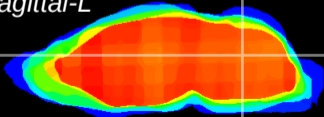

Coronal

Sagittal-R

Sagittal-L

ViBrism: CX20605
Horizontal

Cb nucleus