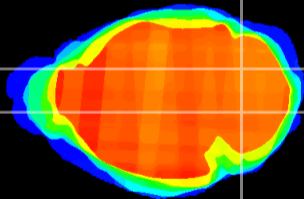

Coronal

Sagittal-R

Sagittal-L

ViBrism: CX20605
Horizontal

Cb nucleus