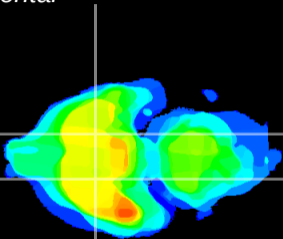

Coronal

Sagittal-R

Sagittal-L

ViBrism: CX20606
Horizontal

S0