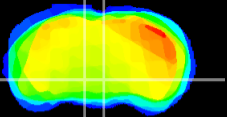

Coronal

Sagittal-R

Sagittal-L

ViBrism: CX20608
Horizontal

VTA