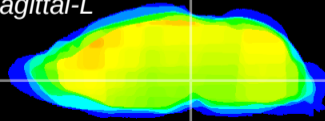

Coronal

Sagittal-R

Sagittal-L

ViBrism: CX20608
Horizontal

VTA