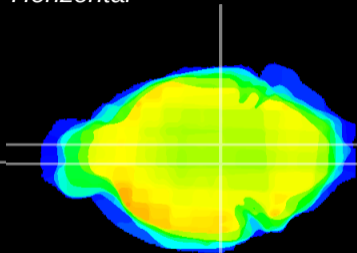

Coronal

Sagittal-R

Sagittal-L

ViBrism: CX20608
Horizontal

VTA