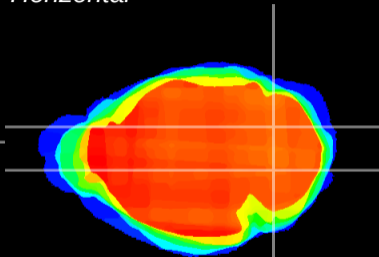

Coronal

Sagittal-R

Sagittal-L

ViBriSm: CX20609
Horizontal

Cb nucleus