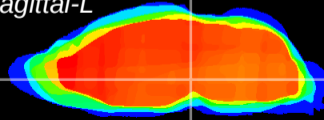

Coronal

Sagittal-R

Sagittal-L

ViBrism: CX20609
Horizontal

VTA