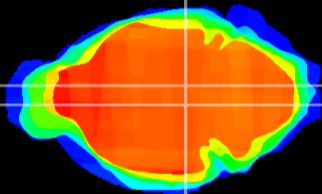

Coronal

Sagittal-R

Sagittal-L

ViBrism: CX20609
Horizontal

VTA