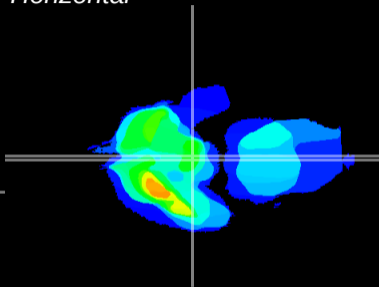

Coronal

Sagittal-R

Sagittal-L

ViBrism: CX20610
Horizontal

ME