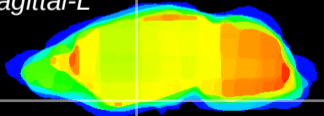

Coronal

Sagittal-R

Sagittal-L

ViBrism: CX20610
Horizontal

S0