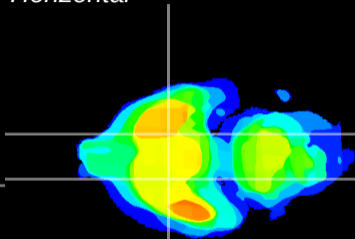

Coronal

Sagittal-R

Sagittal-L

ViBrism: CX20610
Horizontal

S0