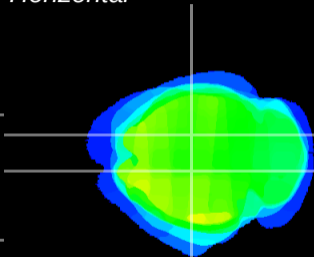

Coronal

Sagittal-R

Sagittal-L

ViBrism: CX20614
Horizontal

CA1