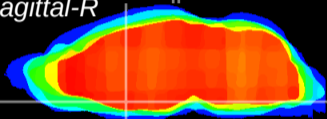

Coronal

Sagittal-R

Sagittal-L

ViBrism: CX20618
Horizontal

MPA