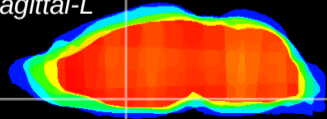

Coronal

Sagittal-R

Sagittal-L

ViBrism: CX20618
Horizontal

MPA