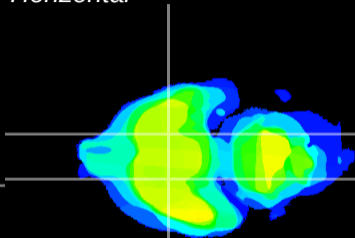

Coronal

Sagittal-R

Sagittal-L

ViBrism: CX20621
Horizontal

S0