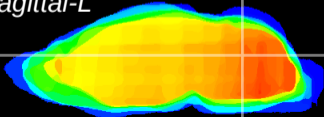

*Coronal*

*Sagittal-R*

*Sagittal-L*

ViBrism: CX20622  
*Horizontal*

Cb nucleus