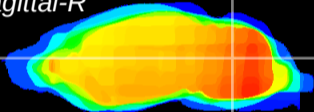

*Coronal*

*Sagittal-R*

*Sagittal-L*

ViBrism: CX20622  
*Horizontal*

Cb nucleus