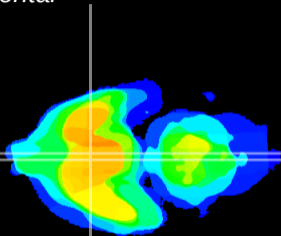

Coronal

Sagittal-R

Sagittal-L

ViBrism: CX20622
Horizontal

SCN