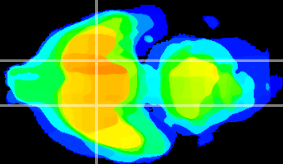

Coronal

Sagittal-R

Sagittal-L

ViBrism: CX20622
Horizontal

S0