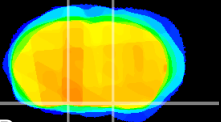

Coronal

Sagittal-R

Sagittal-L

ViBrism: CX20622
Horizontal

S0