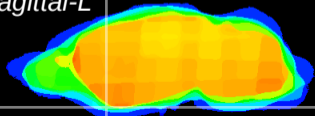

Coronal

Sagittal-R

Sagittal-L

ViBrisM: CX20630
Horizontal

Tu