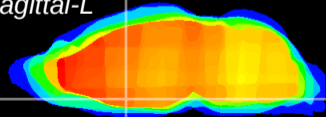

Coronal

Sagittal-R

Sagittal-L

ViBrism: CX20631
Horizontal

MPA