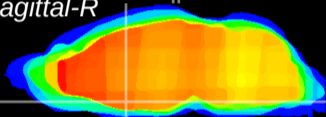

Coronal

Sagittal-R

Sagittal-L

ViBrism: CX20631
Horizontal

MPA