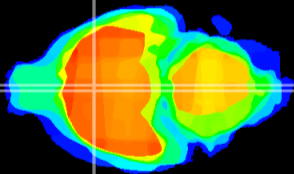

Coronal

Sagittal-R

Sagittal-L

ViBrism: CX20631
Horizontal

MPA