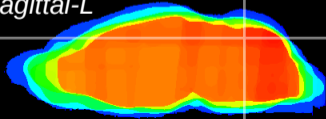

Coronal

Sagittal-R

Sagittal-L

ViBrism: CX20634  
Horizontal

Cb vermis