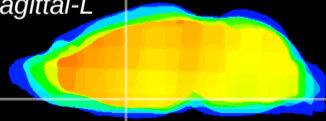

Coronal

Sagittal-R

Sagittal-L

ViBrism: CX20635
Horizontal

MPA