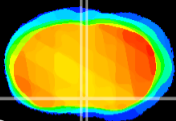

Coronal

Sagittal-R

Sagittal-L

ViBrism: CX20635
Horizontal

MPA