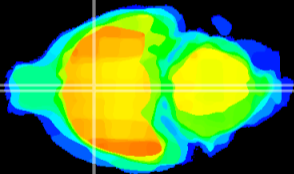

Coronal

Sagittal-R

Sagittal-L

ViBrism: CX20635
Horizontal

MPA