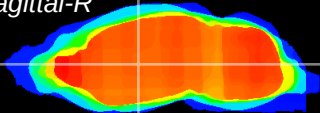

Coronal

Sagittal-R

Sagittal-L

ViBrism: CX20638
Horizontal

VA/VL