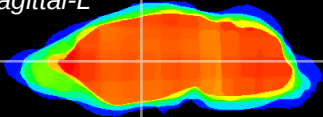

Coronal

Sagittal-R

Sagittal-L

ViBrism: CX20638
Horizontal

VA/VL