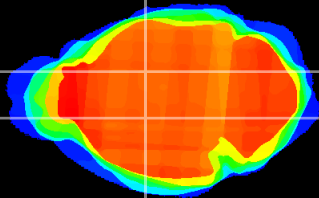

Coronal

Sagittal-R

Sagittal-L

ViBrism: CX20638
Horizontal

VA/VL