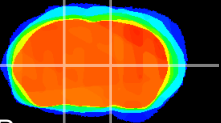

Coronal

Sagittal-R

Sagittal-L

ViBrism: CX20638
Horizontal

VA/VL