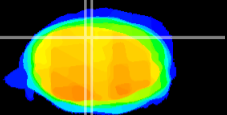

Coronal

Sagittal-R

Sagittal-L

ViBrism: CX20639
Horizontal

Cb vermis