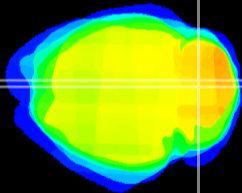

Coronal

Sagittal-R

Sagittal-L

ViBrism: CX20639
Horizontal

Cb vermis