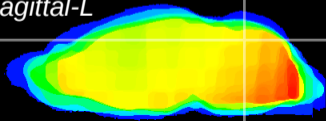

Coronal

Sagittal-R

Sagittal-L

ViBrism: CX20639
Horizontal

Cb vermis