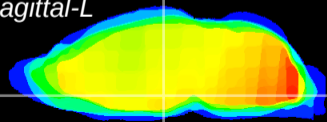

Coronal

Sagittal-R

Sagittal-L

ViBrism: CX20639
Horizontal

DM