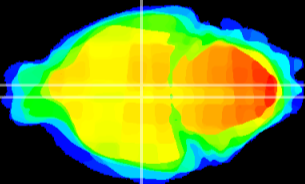

Coronal

Sagittal-R

Sagittal-L

ViBrism: CX20639
Horizontal

DM