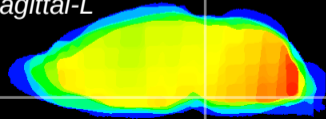

Coronal

Sagittal-R

Sagittal-L

ViBrism: CX20639
Horizontal

Pn