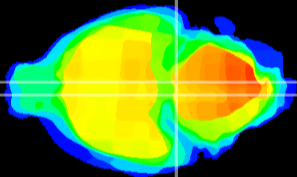

Coronal

Sagittal-R

Sagittal-L

ViBrism: CX20639
Horizontal

Pn