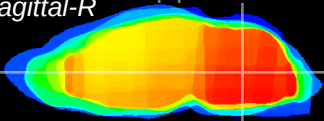

Coronal

Sagittal-R

Sagittal-L

ViBrism: CX20640
Horizontal

MVe