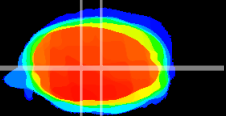

Coronal

Sagittal-R

Sagittal-L

ViBrism: CX20640
Horizontal

MVe