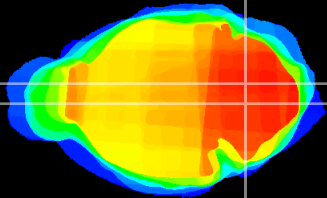

Coronal

Sagittal-R

Sagittal-L

ViBrism: CX20640
Horizontal

MVe