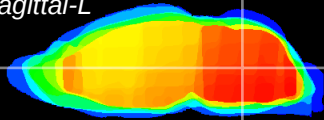

Coronal

Sagittal-R

Sagittal-L

ViBrism: CX20640
Horizontal

MVe