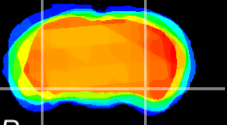

Coronal

Sagittal-R

Sagittal-L

ViBrism: CX20641
Horizontal

ventral S