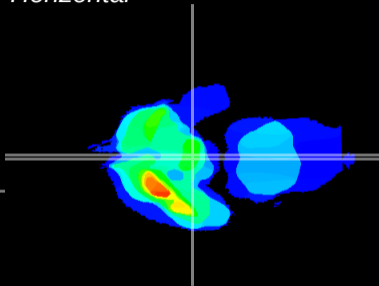

Coronal

Sagittal-R

Sagittal-L

ViBrism: CX20642
Horizontal

ME