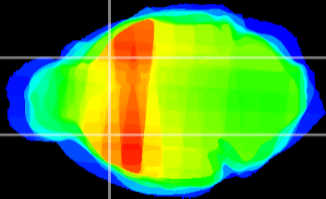

*Coronal*

*Sagittal-R*

*Sagittal-L*

ViBrisM: CX20643  
*Horizontal*

CPU lateral