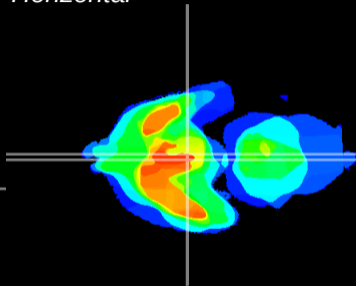

Coronal

Sagittal-R

Sagittal-L

ViBrism: CX20644
Horizontal

Arc