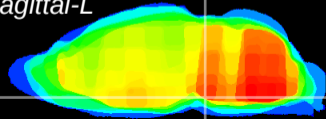

Coronal

Sagittal-R

Sagittal-L

ViBrism: CX20645
Horizontal

Pn