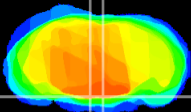

Coronal

Sagittal-R

Sagittal-L

ViBrism: CX20645
Horizontal

Pn