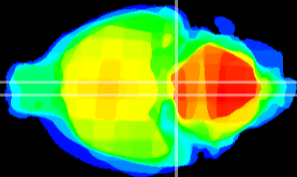

Coronal

Sagittal-R

Sagittal-L

ViBrism: CX20645
Horizontal

Pn