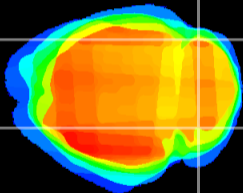

Coronal

Sagittal-R

Sagittal-L

ViBrism: CX20650
Horizontal

Cb lobe