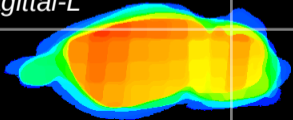

Coronal

Sagittal-R

Sagittal-L

ViBrism: CX20650
Horizontal

Cb lobe