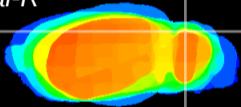

Coronal

Sagittal-R

Sagittal-L

ViBrism: CX20650
Horizontal

Cb lobe