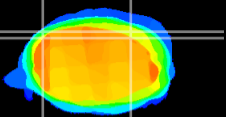

Coronal

Sagittal-R

Sagittal-L

ViBrism: CX20650
Horizontal

Cb lobe