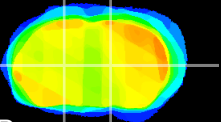

Coronal

Sagittal-R

Sagittal-L

ViBriSM: CX20651
Horizontal

VA/VL