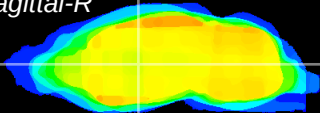

Coronal

Sagittal-R

Sagittal-L

ViBriSM: CX20651
Horizontal

VA/VL