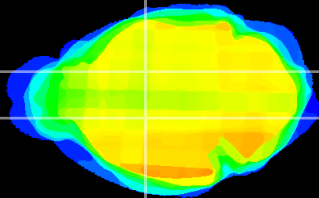

Coronal

Sagittal-R

Sagittal-L

ViBriSM: CX20651
Horizontal

VA/VL