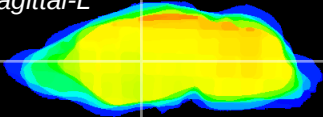

Coronal

Sagittal-R

Sagittal-L

ViBriSM: CX20651
Horizontal

VA/VL