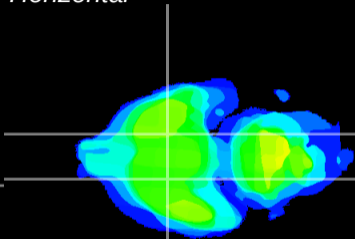

Coronal

Sagittal-R

Sagittal-L

ViBrism: CX20652  
Horizontal

S0