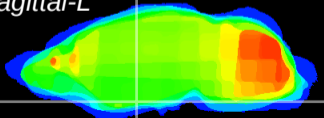

Coronal

Sagittal-R

Sagittal-L

ViBrism: CX20652  
Horizontal

S0