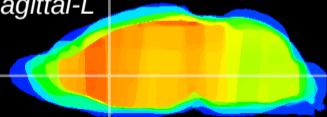

Coronal

Sagittal-R

Sagittal-L

ViBrism: CX20655
Horizontal

LS