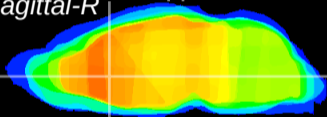

Coronal

Sagittal-R

Sagittal-L

ViBrism: CX20655
Horizontal

LS