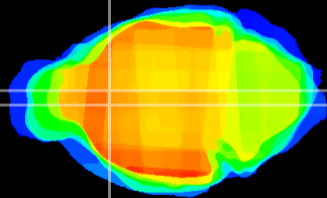

Coronal

Sagittal-R

Sagittal-L

ViBrism: CX20655
Horizontal

LS