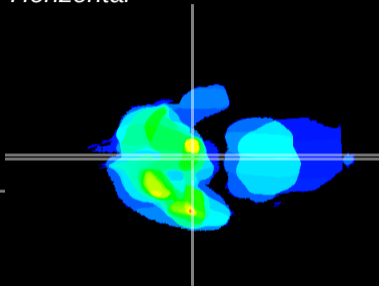

Coronal

Sagittal-R

Sagittal-L

ViBrism: CX20670
Horizontal

ME