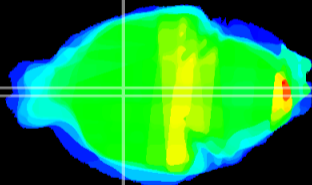

Coronal

Sagittal-R

Sagittal-L

ViBrism: CX20671
Horizontal

Pa